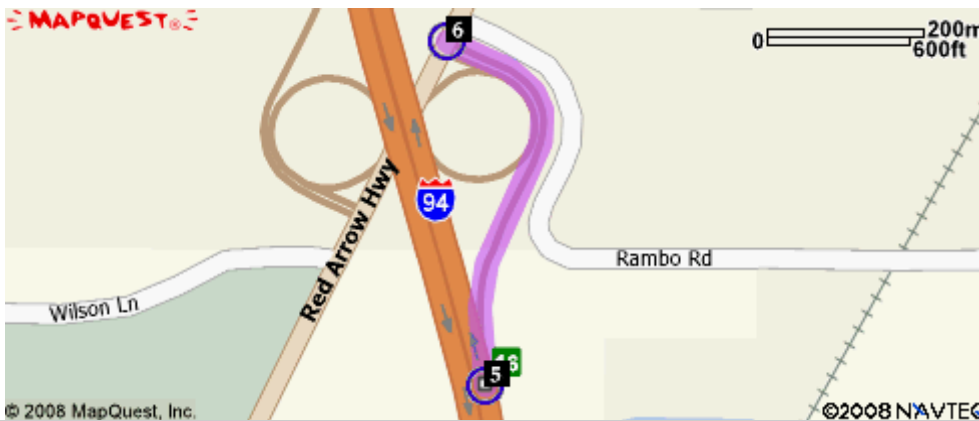

 2: Turn LEFT onto US-45 S / LA GRANGE RD / 96TH AVE. Continue to follow US-45 S / LA GRANGE RD. 2.3 miles

 3: Merge onto I-80 E toward INDIANA (Portions toll) (Crossing into INDIANA). 33.3 miles

4: Merge onto I-94 E (Crossing into MICHIGAN).

45.7 miles

5: Take EXIT 16 toward BRIDGMAN.

0.3 miles

6: Turn RIGHT onto RED ARROW HWY.

<0.1 miles

7: Turn RIGHT onto RAMBO RD.

0.6 miles

8: Turn RIGHT onto BALDWIN RD.