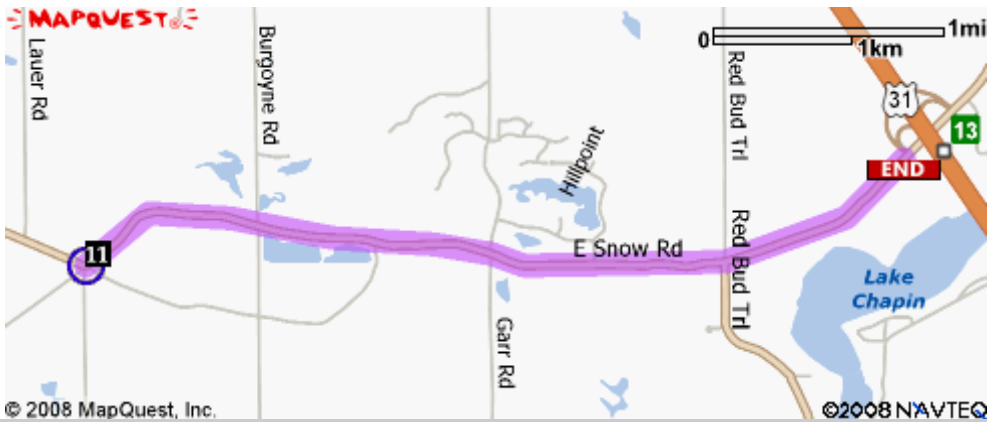

 2: Turn LEFT onto US-45 S / LA GRANGE RD / 96TH AVE. Continue to follow US-45 S / LA GRANGE RD. 2.3 miles

 3: Merge onto I-80 E toward INDIANA (Portions toll) (Crossing into INDIANA). 33.3 miles

4: Merge onto I-94 E (Crossing into MICHIGAN).

45.7 miles

5: Take EXIT 16 toward BRIDGMAN.

0.3 miles

6: Turn RIGHT onto RED ARROW HWY.

<0.1 miles

7: Turn RIGHT onto RAMBO RD.

0.6 miles

8: Turn RIGHT onto BALDWIN RD.

0.5 miles

9: Turn LEFT onto SNOW RD.

5.3 miles

10: Turn **RIGHT** onto **HILLS RD / W SNOW RD**. Continue to follow **W SNOW RD**. 1.6 miles

11: Turn **LEFT** onto **E SNOW RD**. 3.8 miles

12: End at **Camp Betz:**
3858 E Snow Rd, Berrien Springs, MI 49103, US

Total Est. Time: 1 hour, 41 minutes

Total Est. Distance: 94.17 miles

Sorry! When printing directly from the browser your map may be incorrectly cropped. To print the entire map, try clicking the **"Printer-Friendly"** link at the top of your results page.