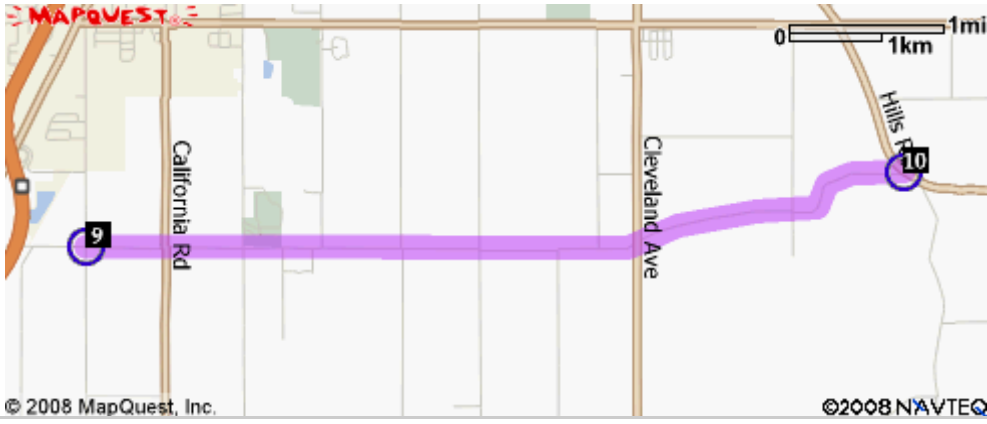

 2: Turn LEFT onto US-45 S / LA GRANGE RD / 96TH AVE. Continue to follow US-45 S / LA GRANGE RD. 2.3 miles

 3: Merge onto I-80 E toward INDIANA (Portions toll) (Crossing into INDIANA). 33.3 miles

4: Merge onto I-94 E (Crossing into MICHIGAN).

45.7 miles

5: Take EXIT 16 toward BRIDGMAN.

0.3 miles

6: Turn RIGHT onto RED ARROW HWY.

<0.1 miles

7: Turn RIGHT onto RAMBO RD.

0.6 miles

8: Turn RIGHT onto BALDWIN RD.

0.5 miles

9: Turn LEFT onto SNOW RD.

5.3 miles

10: Turn **RIGHT** onto **HILLS RD / W SNOW RD**. Continue to follow **W SNOW RD**. 1.6 miles

11: Turn **LEFT** onto **E SNOW RD**. 3.8 miles

12: End at **Camp Betz:**
3858 E Snow Rd, Berrien Springs, MI 49103, US