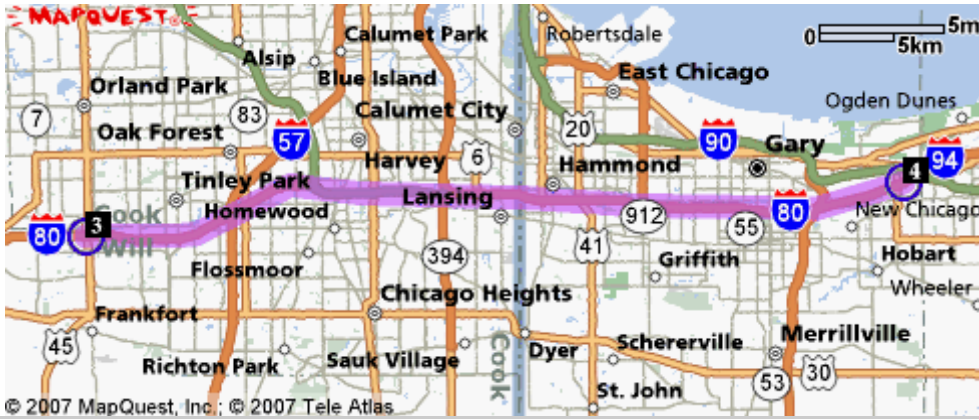

END **Camp Betz:** 269-471-9429
3858 E Snow Rd, Berrien Springs, MI
49103, US

Total Est. Time:
1 hour, 41 minutes

Total Est. Distance:
94.17 miles

Maneuvers

Distance

START 1: Start out going WEST on 167TH ST toward 93RD AVE. 0.4 miles

 2: Turn LEFT onto US-45 S / LA GRANGE RD / 96TH AVE. Continue to follow US-45 S / LA GRANGE RD. 2.3 miles

 3: Merge onto I-80 E toward INDIANA (Portions toll) (Crossing into INDIANA). 33.3 miles

4: Merge onto I-94 E (Crossing into MICHIGAN).

45.7 miles

5: Take EXIT 16 toward BRIDGMAN.

0.3 miles

6: Turn RIGHT onto RED ARROW HWY.

<0.1 miles

7: Turn RIGHT onto RAMBO RD.

0.6 miles

8: Turn RIGHT onto BALDWIN RD.

Total Est. Time: 1 hour, 41 minutes

Total Est. Distance: 94.17 miles

Sorry! When printing directly from the browser your map may be incorrectly cropped. To print the entire map, try clicking the **"Printer-Friendly"** link at the top of your results page.