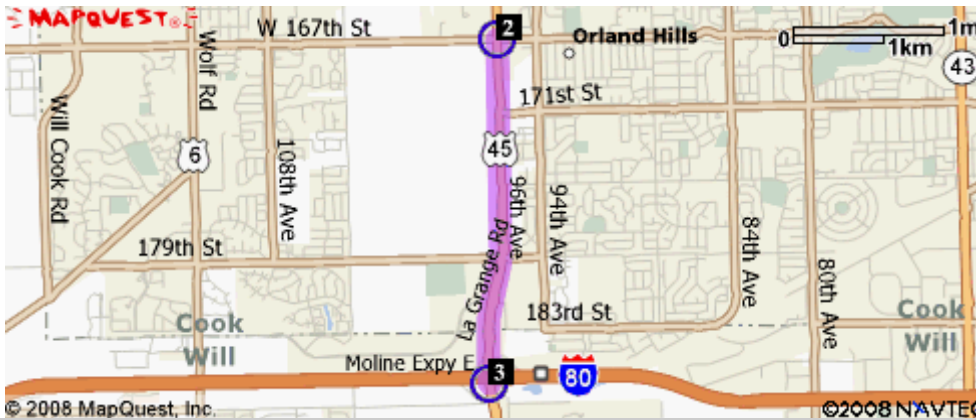

END **Camp Betz:** 269-471-9429
3858 E Snow Rd, Berrien Springs, MI
49103, US

Total Est. Time:
1 hour, 41 minutes

Total Est. Distance:
94.17 miles

Maneuvers

Distance

START 1: Start out going WEST on 167TH ST toward 93RD AVE. 0.4 miles

 2: Turn LEFT onto US-45 S / LA GRANGE RD / 96TH AVE. Continue to follow US-45 S / LA GRANGE RD. 2.3 miles

 3: Merge onto I-80 E toward INDIANA (Portions toll) (Crossing into INDIANA). 33.3 miles

4: Merge onto I-94 E (Crossing into MICHIGAN).

45.7 miles

5: Take EXIT 16 toward BRIDGMAN.

0.3 miles

6: Turn RIGHT onto RED ARROW HWY.

<0.1 miles

7: Turn RIGHT onto RAMBO RD.

0.6 miles

8: Turn RIGHT onto BALDWIN RD.