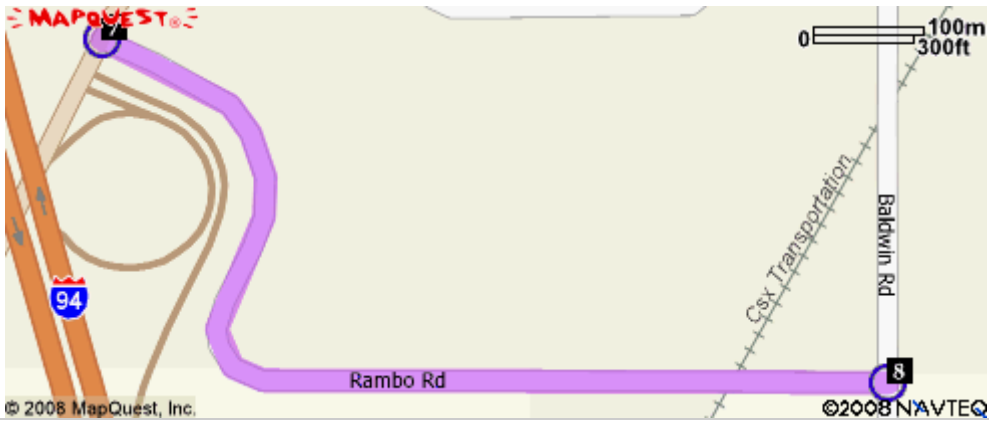

 2: Turn LEFT onto US-45 S / LA GRANGE RD / 96TH AVE. Continue to follow US-45 S / LA GRANGE RD. 2.3 miles

 3: Merge onto I-80 E toward INDIANA (Portions toll) (Crossing into INDIANA). 33.3 miles

4: Merge onto I-94 E (Crossing into MICHIGAN).

45.7 miles

5: Take EXIT 16 toward BRIDGMAN.

0.3 miles

6: Turn RIGHT onto RED ARROW HWY.

<0.1 miles

7: Turn RIGHT onto RAMBO RD.

0.6 miles

8: Turn RIGHT onto BALDWIN RD.

0.5 miles

9: Turn LEFT onto SNOW RD.

5.3 miles

10: Turn **RIGHT** onto **HILLS RD / W SNOW RD**. Continue to follow **W SNOW RD**. 1.6 miles

11: Turn **LEFT** onto **E SNOW RD**. 3.8 miles

12: End at **Camp Betz:**
3858 E Snow Rd, Berrien Springs, MI 49103, US