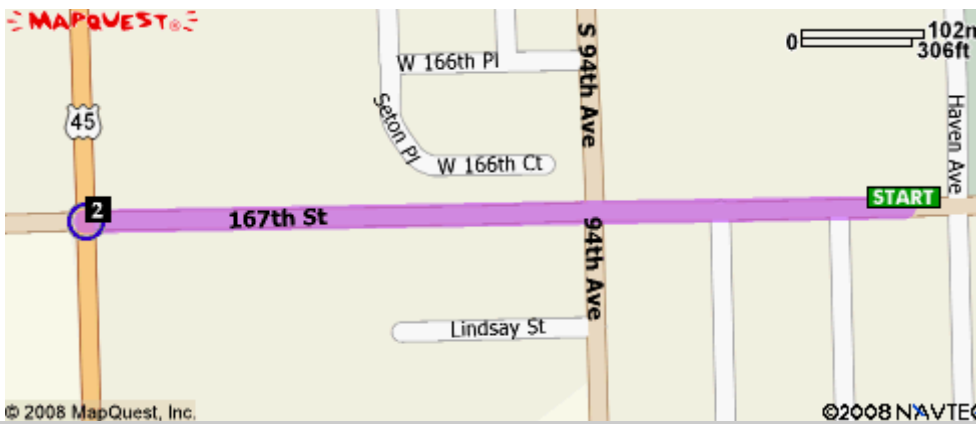

END **Camp Betz:** 269-471-9429
3858 E Snow Rd, Berrien Springs, MI
49103, US

Total Est. Time:
1 hour, 41 minutes

Total Est. Distance:
94.17 miles

Maneuvers

Distance

START 1: Start out going WEST on 167TH ST toward 93RD AVE. 0.4 miles

 2: Turn LEFT onto US-45 S / LA GRANGE RD / 96TH AVE. Continue to follow US-45 S / LA GRANGE RD. 2.3 miles

 3: Merge onto I-80 E toward INDIANA (Portions toll) (Crossing into INDIANA). 33.3 miles

4: Merge onto I-94 E (Crossing into MICHIGAN).

45.7 miles

5: Take EXIT 16 toward BRIDGMAN.

0.3 miles

6: Turn RIGHT onto RED ARROW HWY.

<0.1 miles

7: Turn RIGHT onto RAMBO RD.

0.6 miles

8: Turn RIGHT onto BALDWIN RD.