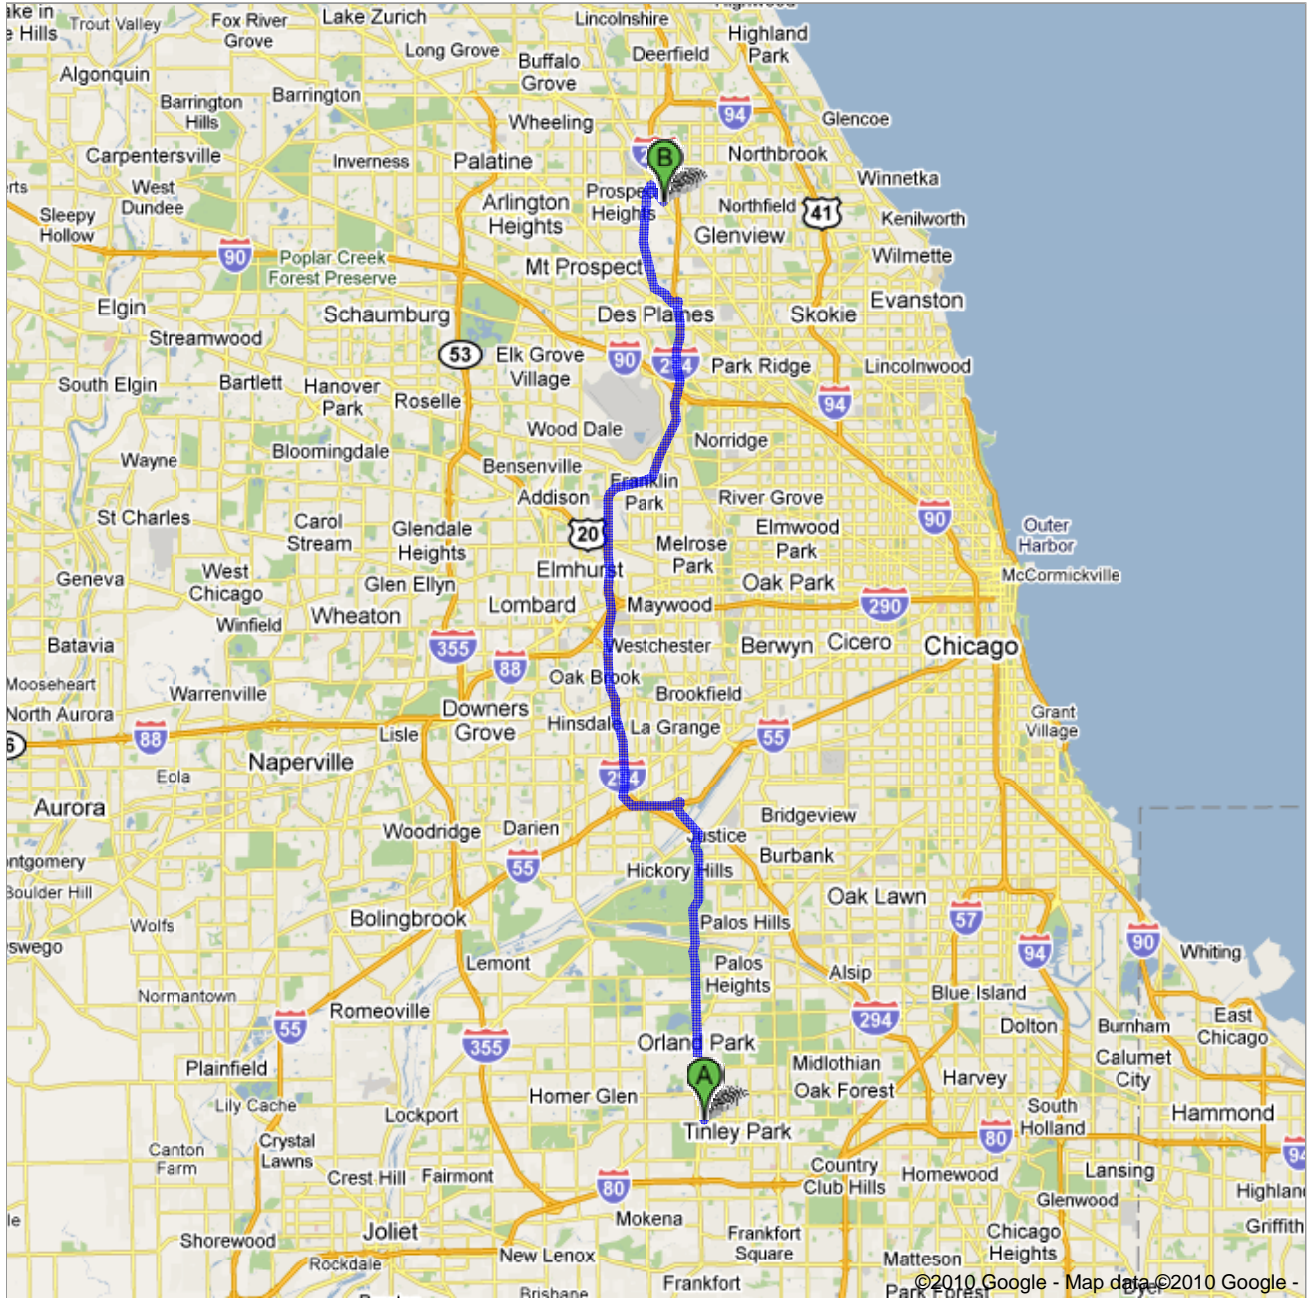

Directions to 3120 Milwaukee Ave, Northbrook, IL 60062
42.0 mi – about 49 mins

Save trees. Go green!
Download Google Maps on your phone at google.com/gmm

 16700 94th Ave, Orland Hills, IL 60467

- | | | |
|---|--|-----------------------------|
| 1. | Head north on S 94th Ave toward 166th Pl
About 2 mins | go 1.0 mi
total 1.0 mi |
|  | 2. Turn left at W 159th St | go 0.3 mi
total 1.3 mi |
|  | 3. Take the 1st right onto 96th Ave/S La Grange Rd/US-45 N
Continue to follow S La Grange Rd/US-45 N
About 14 mins | go 11.5 mi
total 12.8 mi |
|  | 4. Merge onto I-55 S via the ramp to St Louis
About 2 mins | go 1.9 mi
total 14.7 mi |
|  | 5. Take exit 277A to merge onto I-294 N toward Wisconsin
Partial toll road
About 22 mins | go 21.1 mi
total 35.8 mi |
|  | 6. Exit onto E Dempster St/US-14 W
Partial toll road | go 0.4 mi
total 36.2 mi |
|  | 7. Turn right at Rand Rd
About 2 mins | go 1.0 mi
total 37.2 mi |
|  | 8. Slight right at S Des Plaines River Rd/S River Rd/US-45 N
Continue to follow S River Rd/US-45 N
About 6 mins | go 4.0 mi
total 41.2 mi |
|  | 9. Sharp right at IL-21 S/Milwaukee Ave
Destination will be on the right
About 2 mins | go 0.8 mi
total 42.0 mi |

 3120 Milwaukee Ave, Northbrook, IL 60062

These directions are for planning purposes only. You may find that construction projects, traffic, weather, or other events may cause conditions to differ from the map results, and you should plan your route accordingly. You must obey all signs or notices regarding your route.

Map data ©2010 Google

Directions weren't right? Please find your route on maps.google.com and click "Report a problem" at the bottom left.